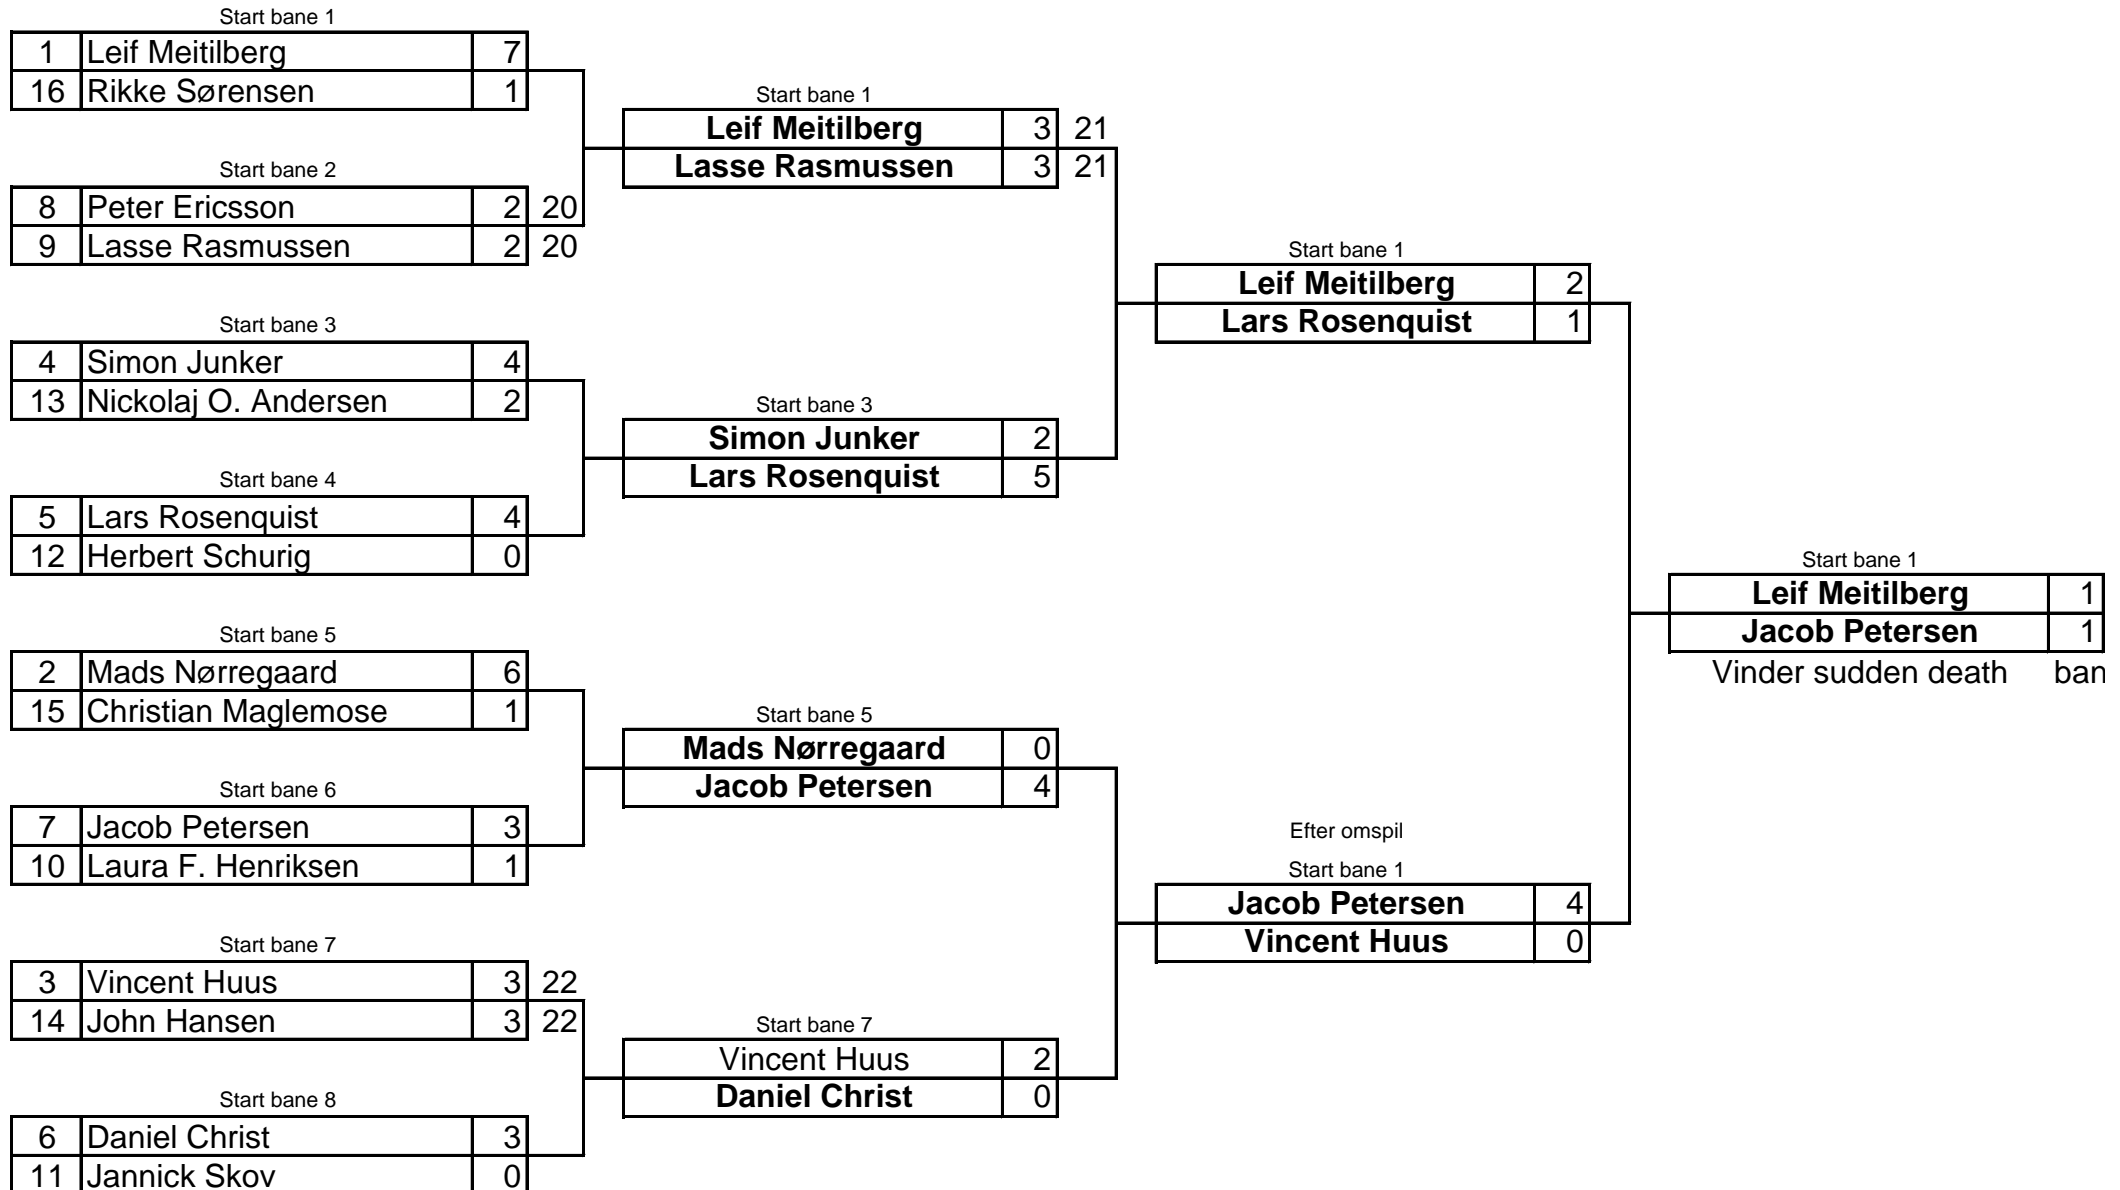

Danish Matchplay 2015 - Matchplay

Kategori A

8-delsfinale

Kvartfinale

Semifinale

Finale